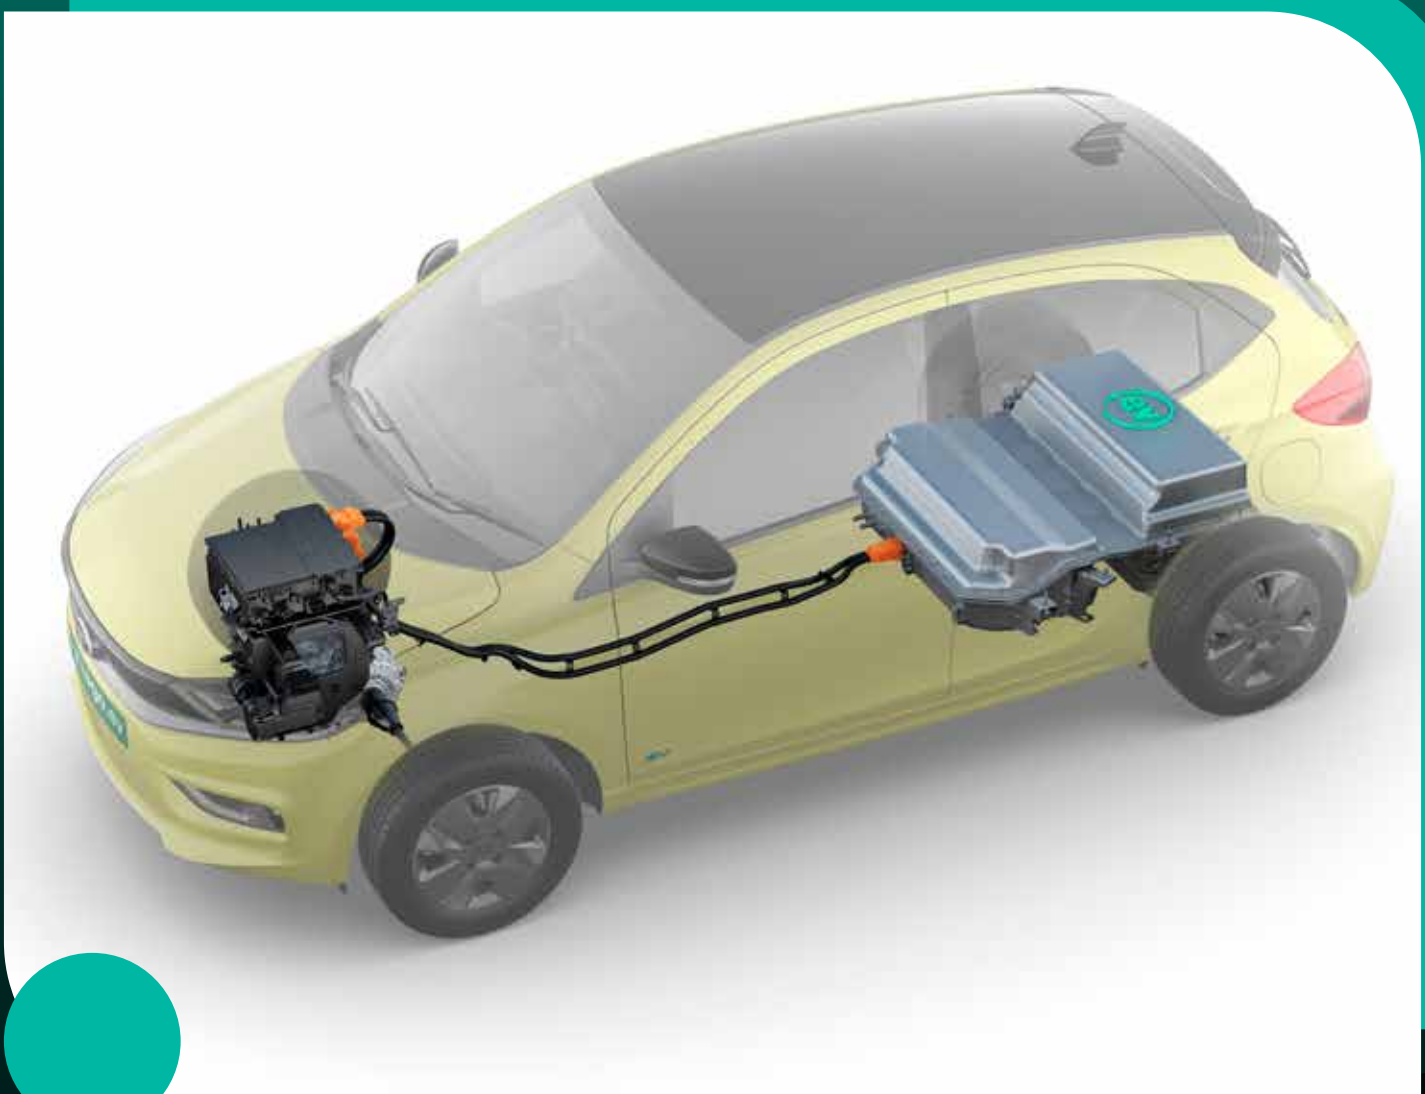

IP67 Rated Battery pack and motor

Stay assured, Tiago.ev's weatherproof IP67 rated battery pack is built for safety and reliability.