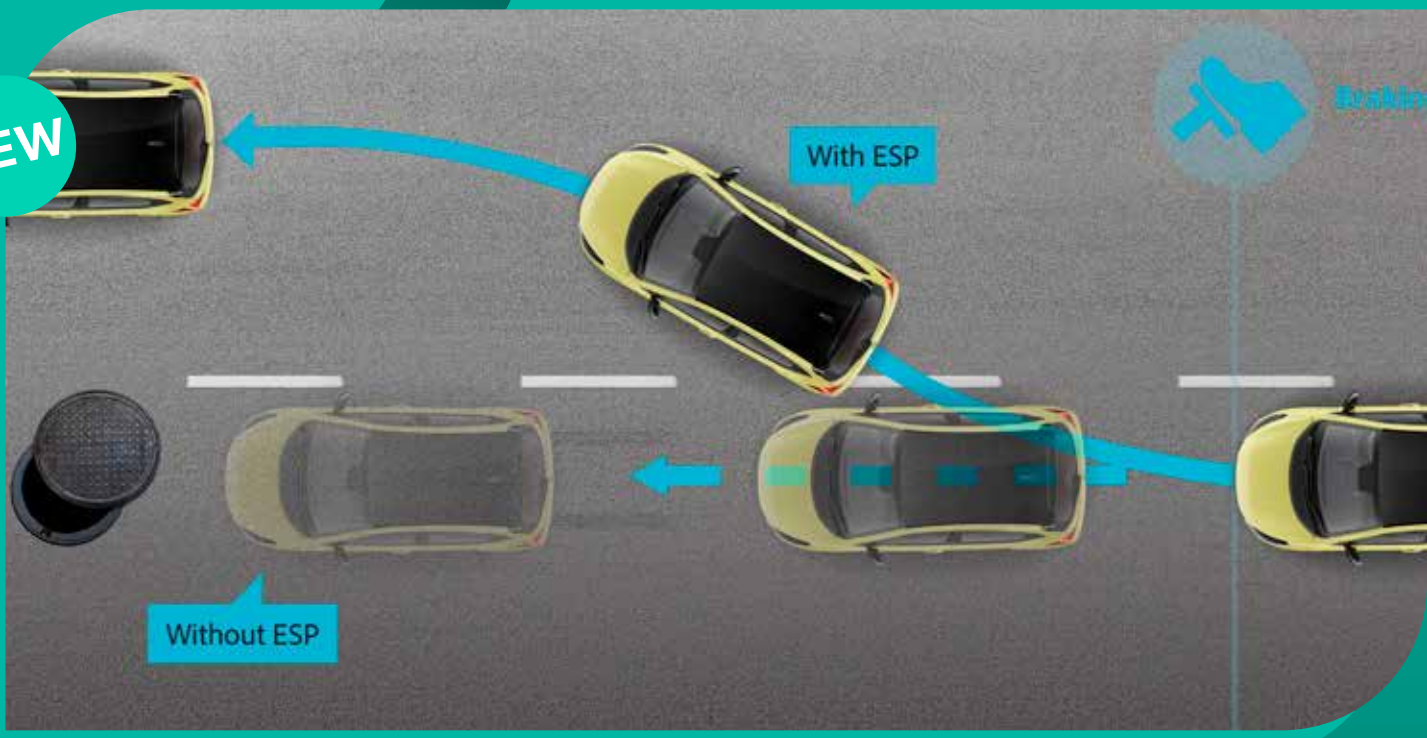

NEW

Tyre Pressure Monitoring System (Indirect)

No pressure, just drive easy with the Tyre Pressure Monitoring System that keeps you informed.

NEW

Hill Hold Control

Stay cool on any hill with a feature that keeps your car from rolling back until you're ready accelerate forward.

NEW

Electronic Stability Program (ESP)

Stay confidently in control with Electronic Stability Control, ensuring seamless handling on every turn.

NEW

HD Rear View Camera with Guidelines

Reverse like a pro with the HD digital camera, audible signal and dynamic guideways. You'll never look back!