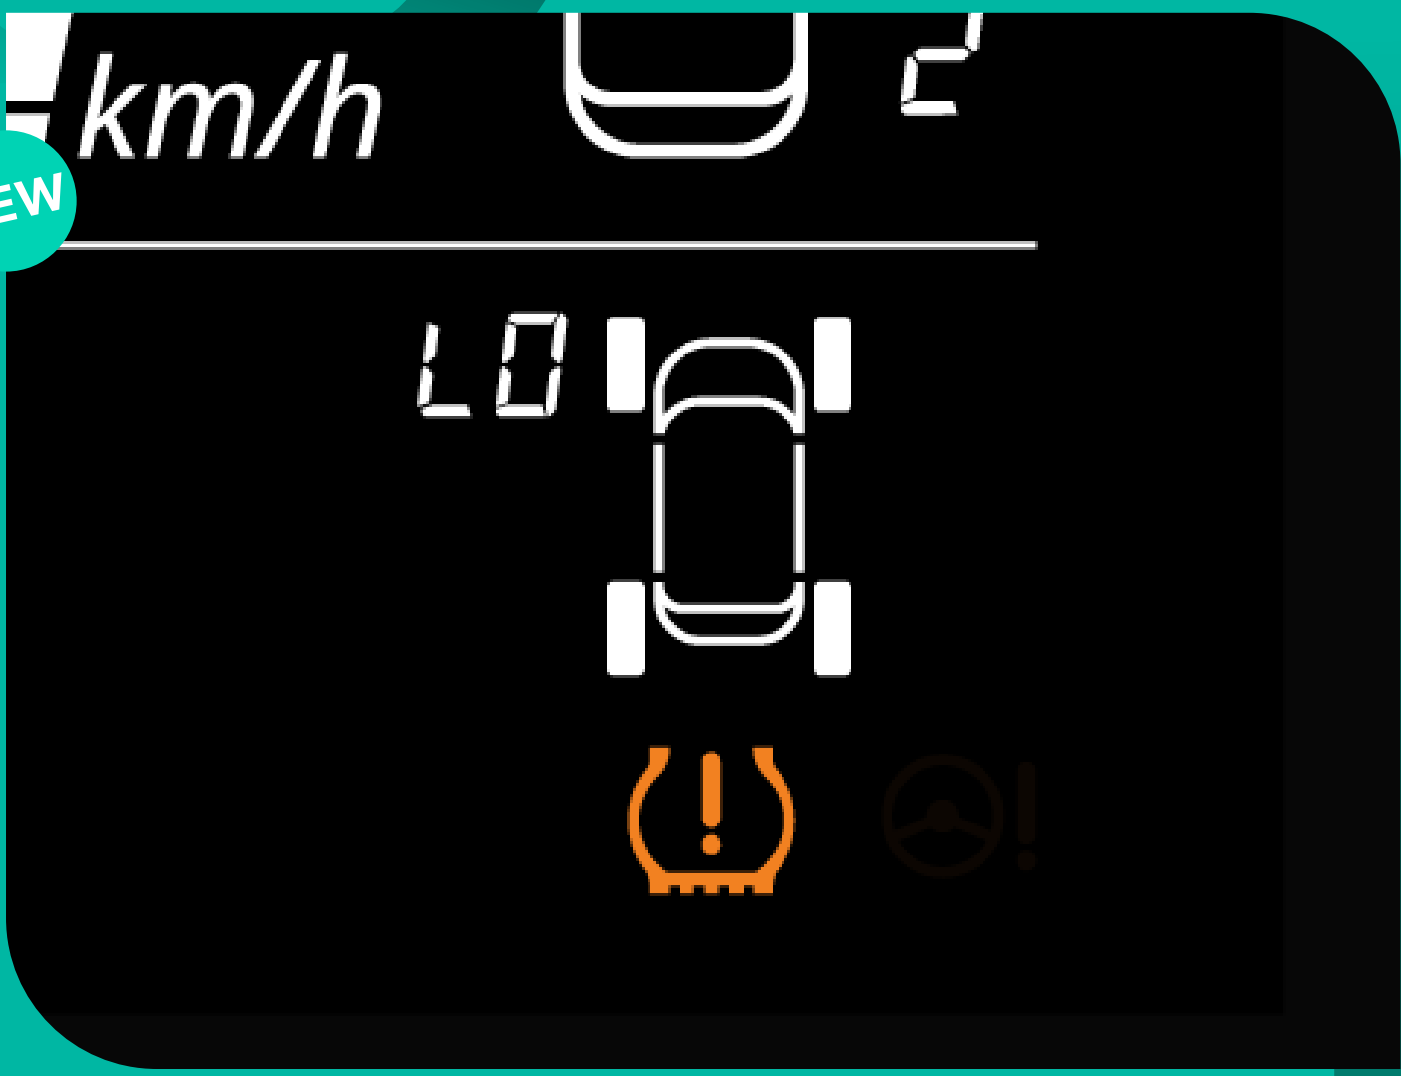

NEW

Tyre Pressure Monitoring System (Indirect)

No pressure, just drive easy with the Tyre Pressure Monitoring System that keeps you informed.

NEW

Hill Hold Control

Stay cool on any hill with a feature that keeps your car from rolling back until you're ready accelerate forward.