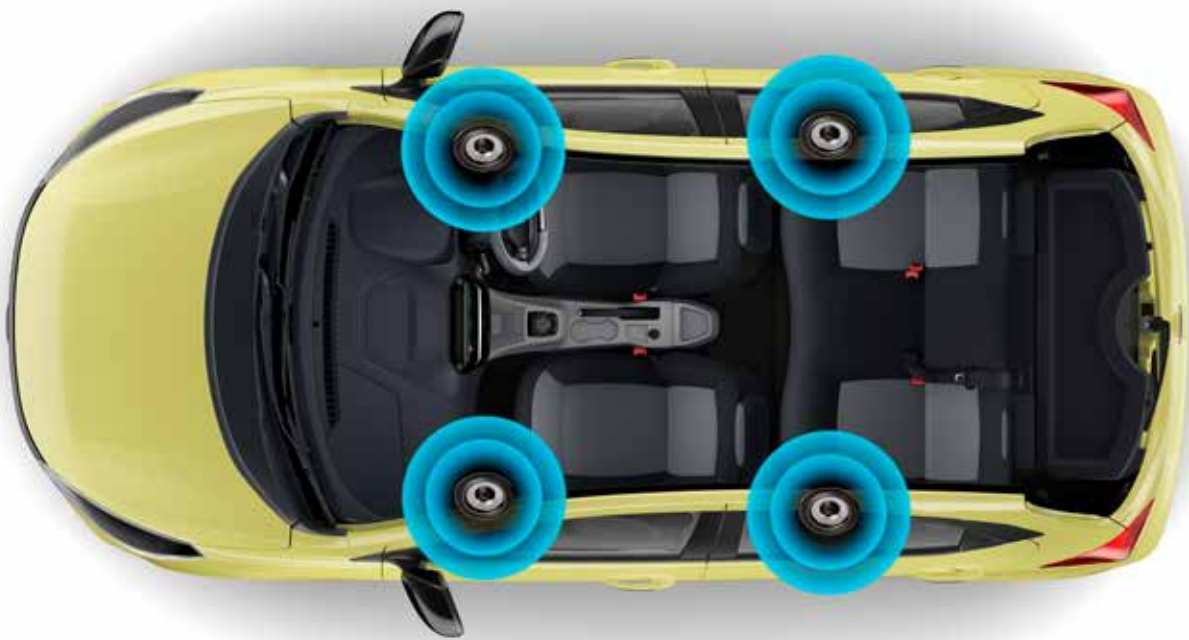

Spacious Cabin

A cabin that's as smart as it is roomy, with melange fabric seats bringing in that luxurious feel.

Advanced Digital Instrument Cluster

For your easy-going driving, get intelligent driving support with the fully-equipped Digital Instrument Cluster.

Multiple Utility Spaces

Versatile spaces to keep your belongings organized and easy to grab.

— technology

Tech that understands you, it's like the car's doing the thinking for you.

NEW

26.03 cm Floating Touchscreen Infotainment System - Largest in the segment

Set the vibe with state-of-the-art infotainment system, that turns every drive into an experience.

4 Speakers

Make every drive a concert with the 4 speaker system.

Steering Mounted Audio Controls

Relax! Everything's at your fingertips with the Tiago.ev's steering wheel controls.

NEW

Wireless Android Auto™ and Apple CarPlay™

Stay connected, hands-free, groove to music, make calls, and get directions, effortlessly.

NEW

iRA.ev with Smartphone Connectivity

iRA.ev makes connection super easy, and the first to offer telematics as a standard in it's class.