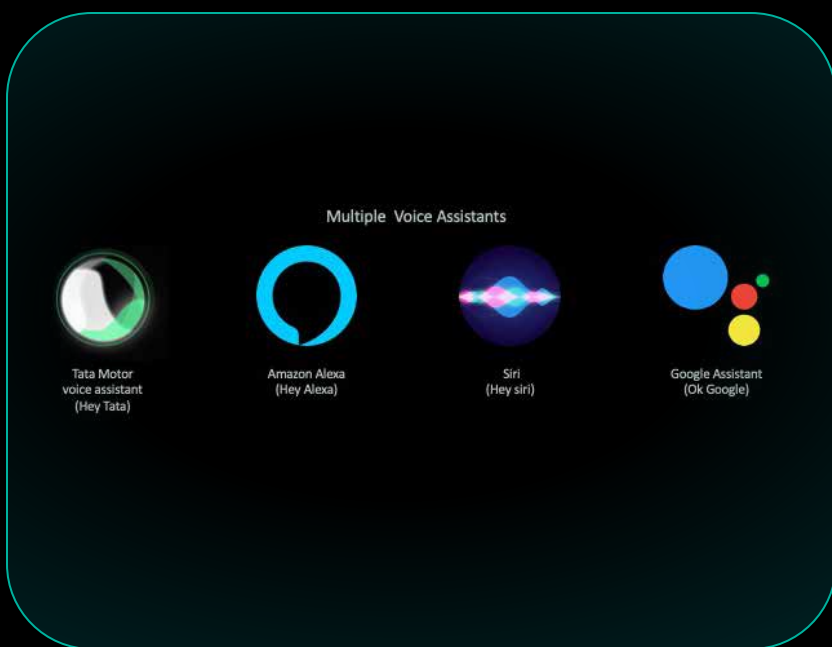

Arcade.ev — app suite~

Arcade.ev will definitely spice up the entertainment factor in your already great in-car experience.

26.03 cm digital — cockpit

The intuitive Digital Cockpit, with multi-dial view.

26.03 cm HD infotainment — by HARMAN

Enjoy an immersive experience with the 26.03 cm HD Infotainment System by HARMAN.

wireless Android Auto™ & — Apple CarPlay™

Stay connected wirelessly with Android Auto™ and Apple CarPlay™.

multiple — voice assistants ("Hey Tata", Alexa, Siri, Google Assistant)

Interact seamlessly with Multiple Voice Assistants.

wireless — smartphone charger

Don't get tangled up in wires. Power up your devices with the Wireless Smartphone Charger.