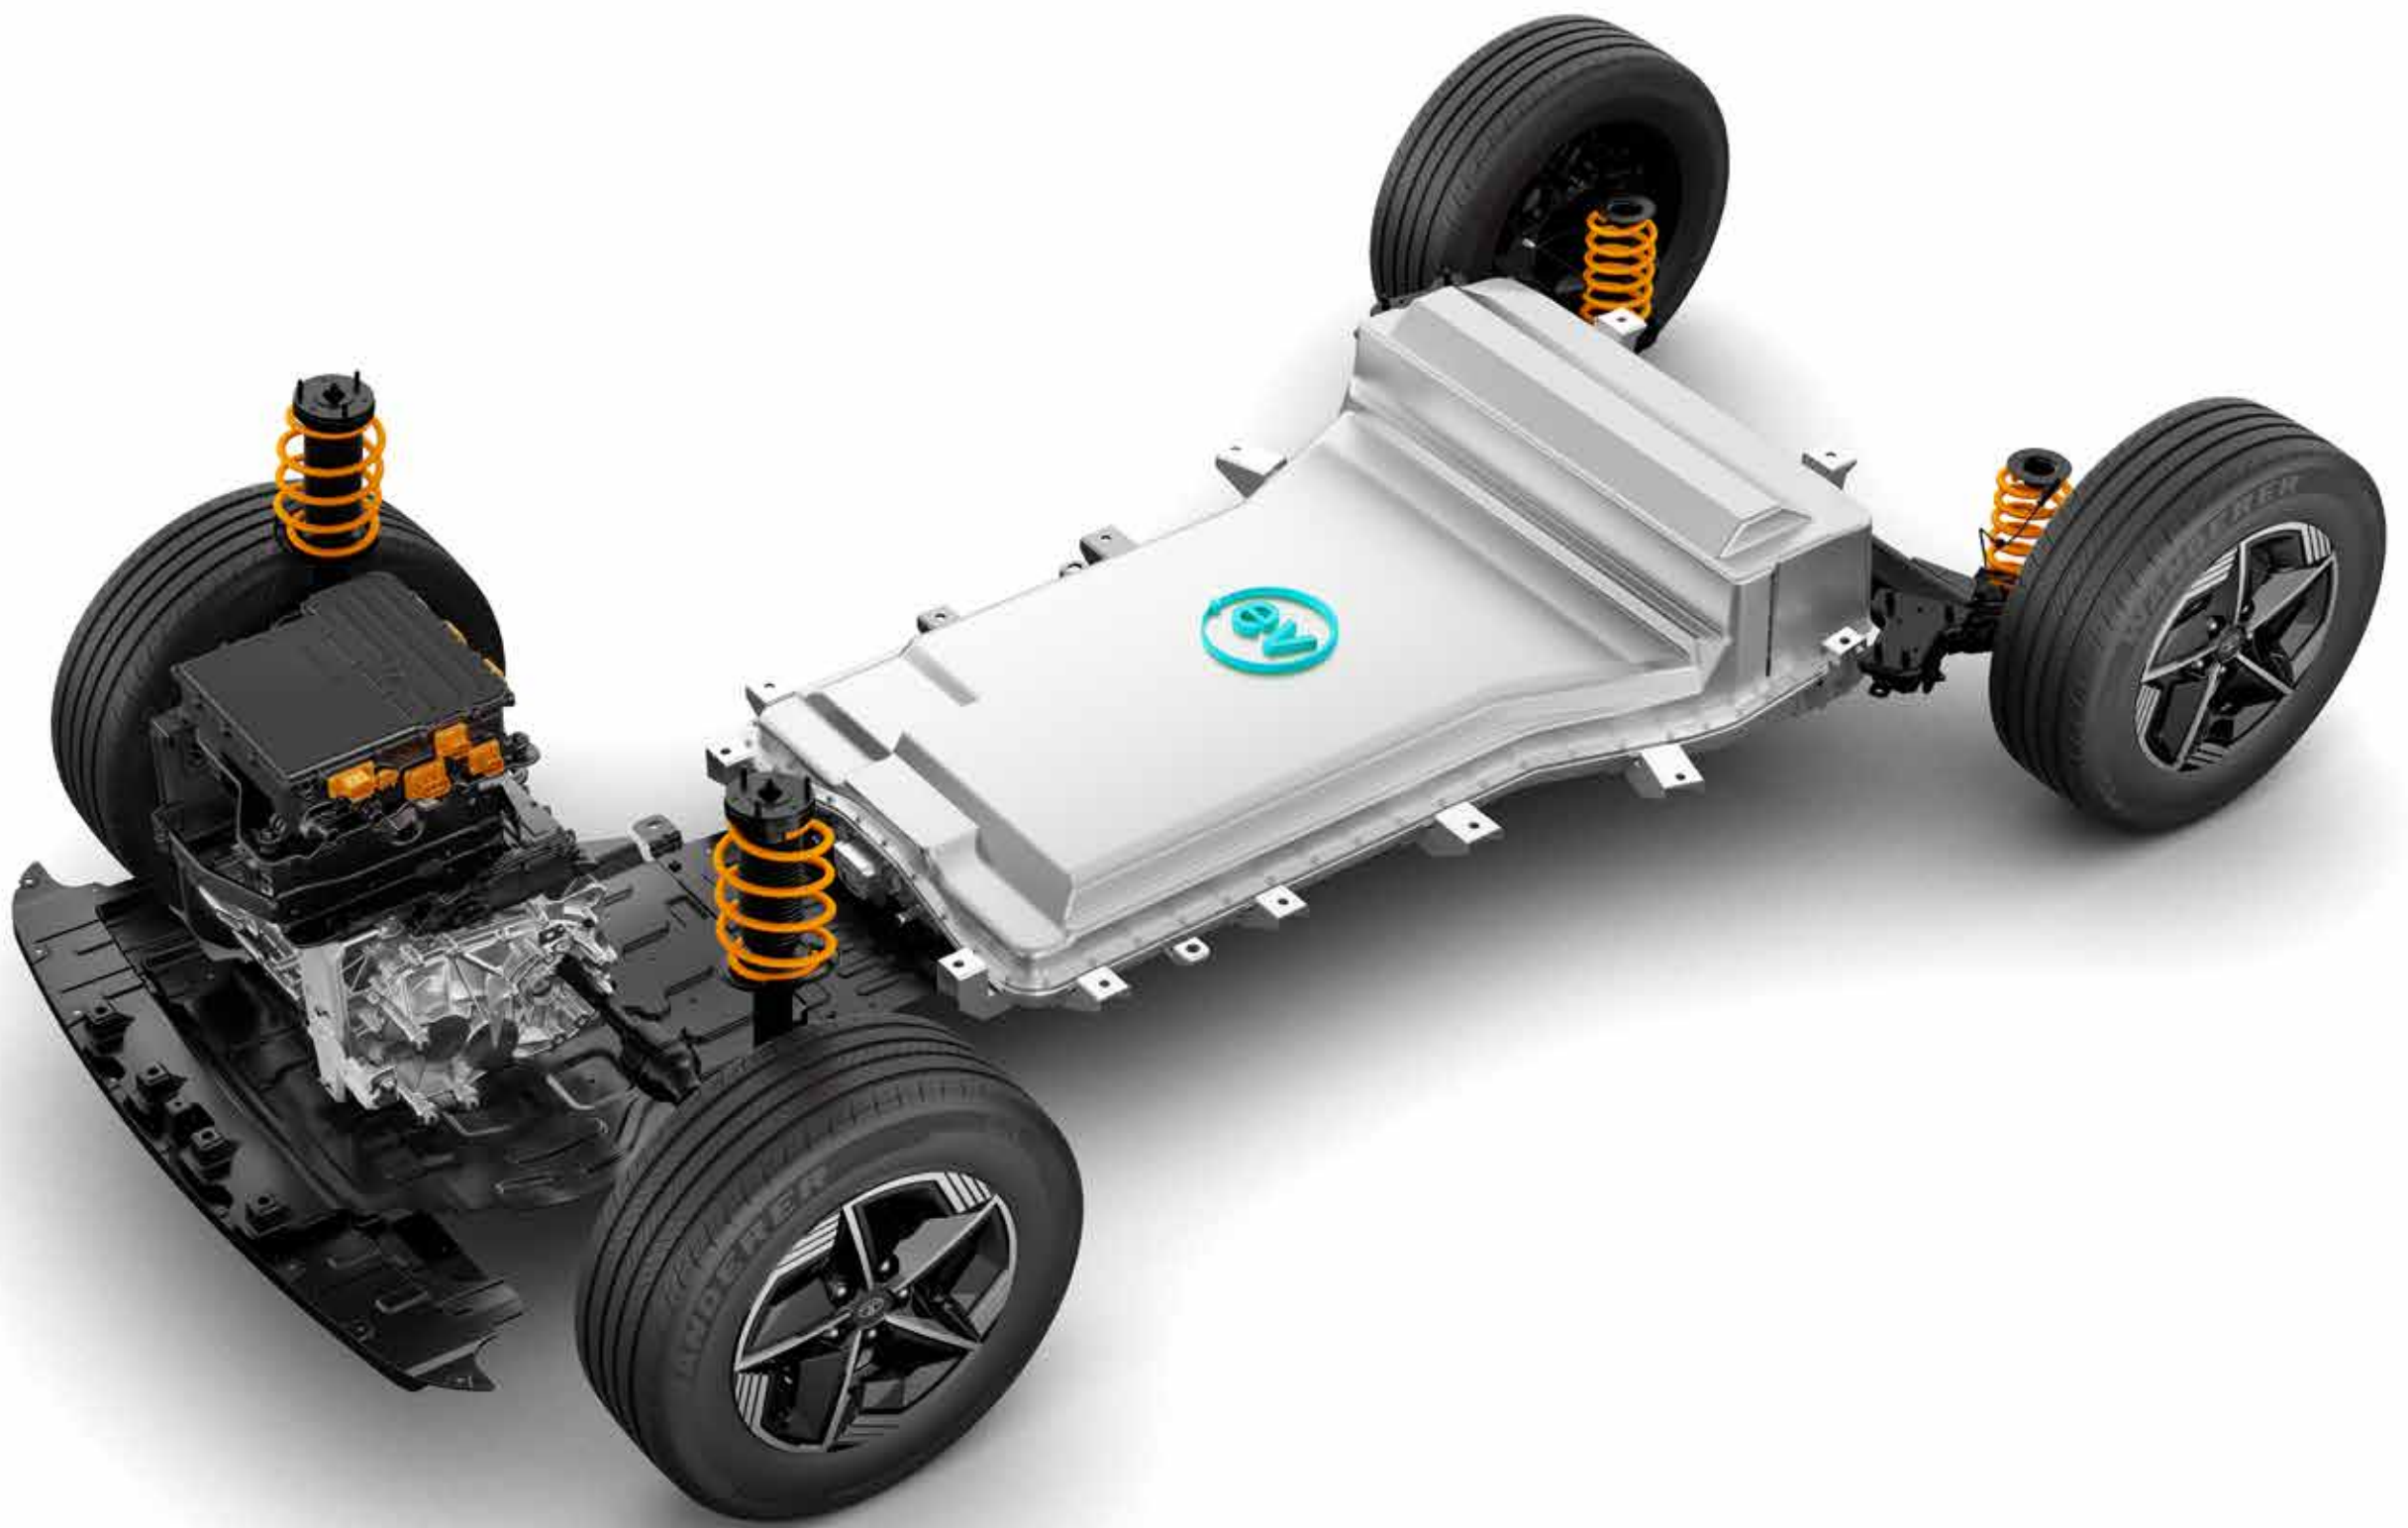

Nexon.ev — architecture

range

Say yes to long drives! 489[#] km in a single charge.

power output of 106 kW

Unleash the power of electric.

IP67

Drive worry-free with high ingress protection standards.

0-100 in 8.9[^]s

Fast when you need it to be.

instant torque of 215Nm

Instant torque equals instant fun.