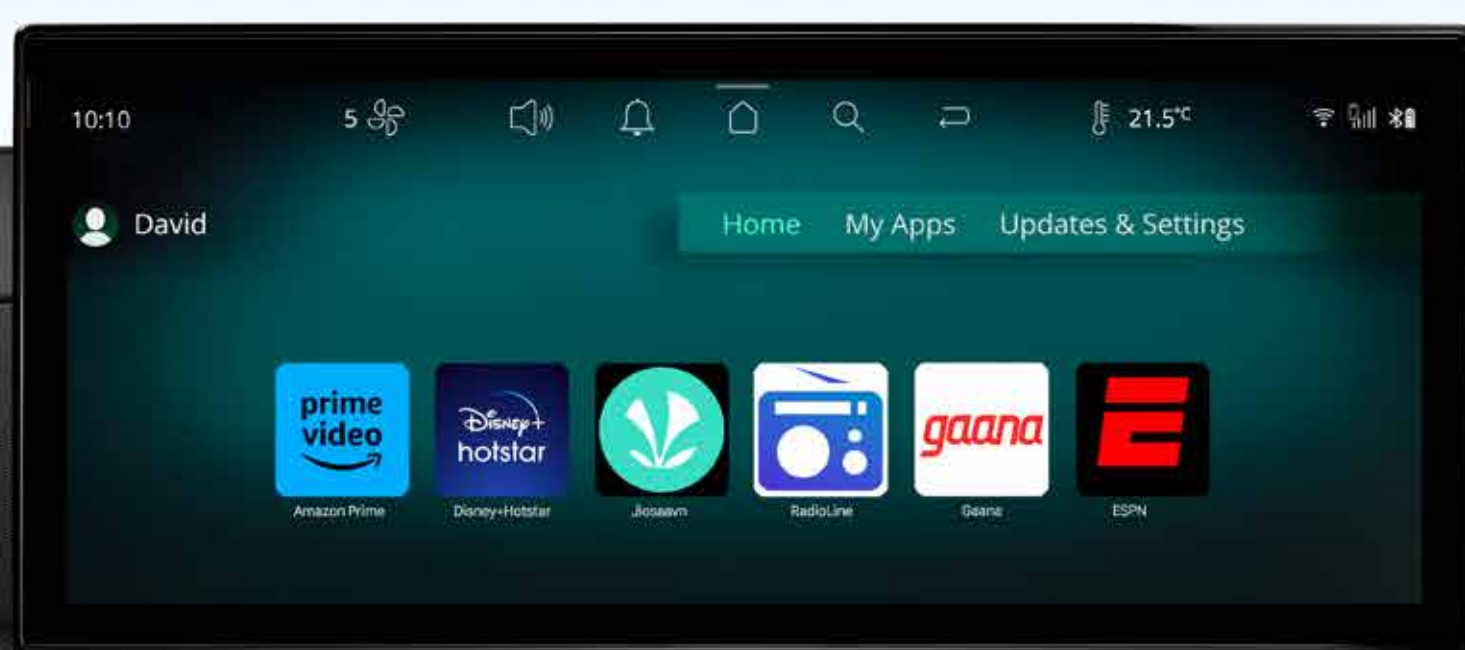

15+ apps today and more tomorrow.