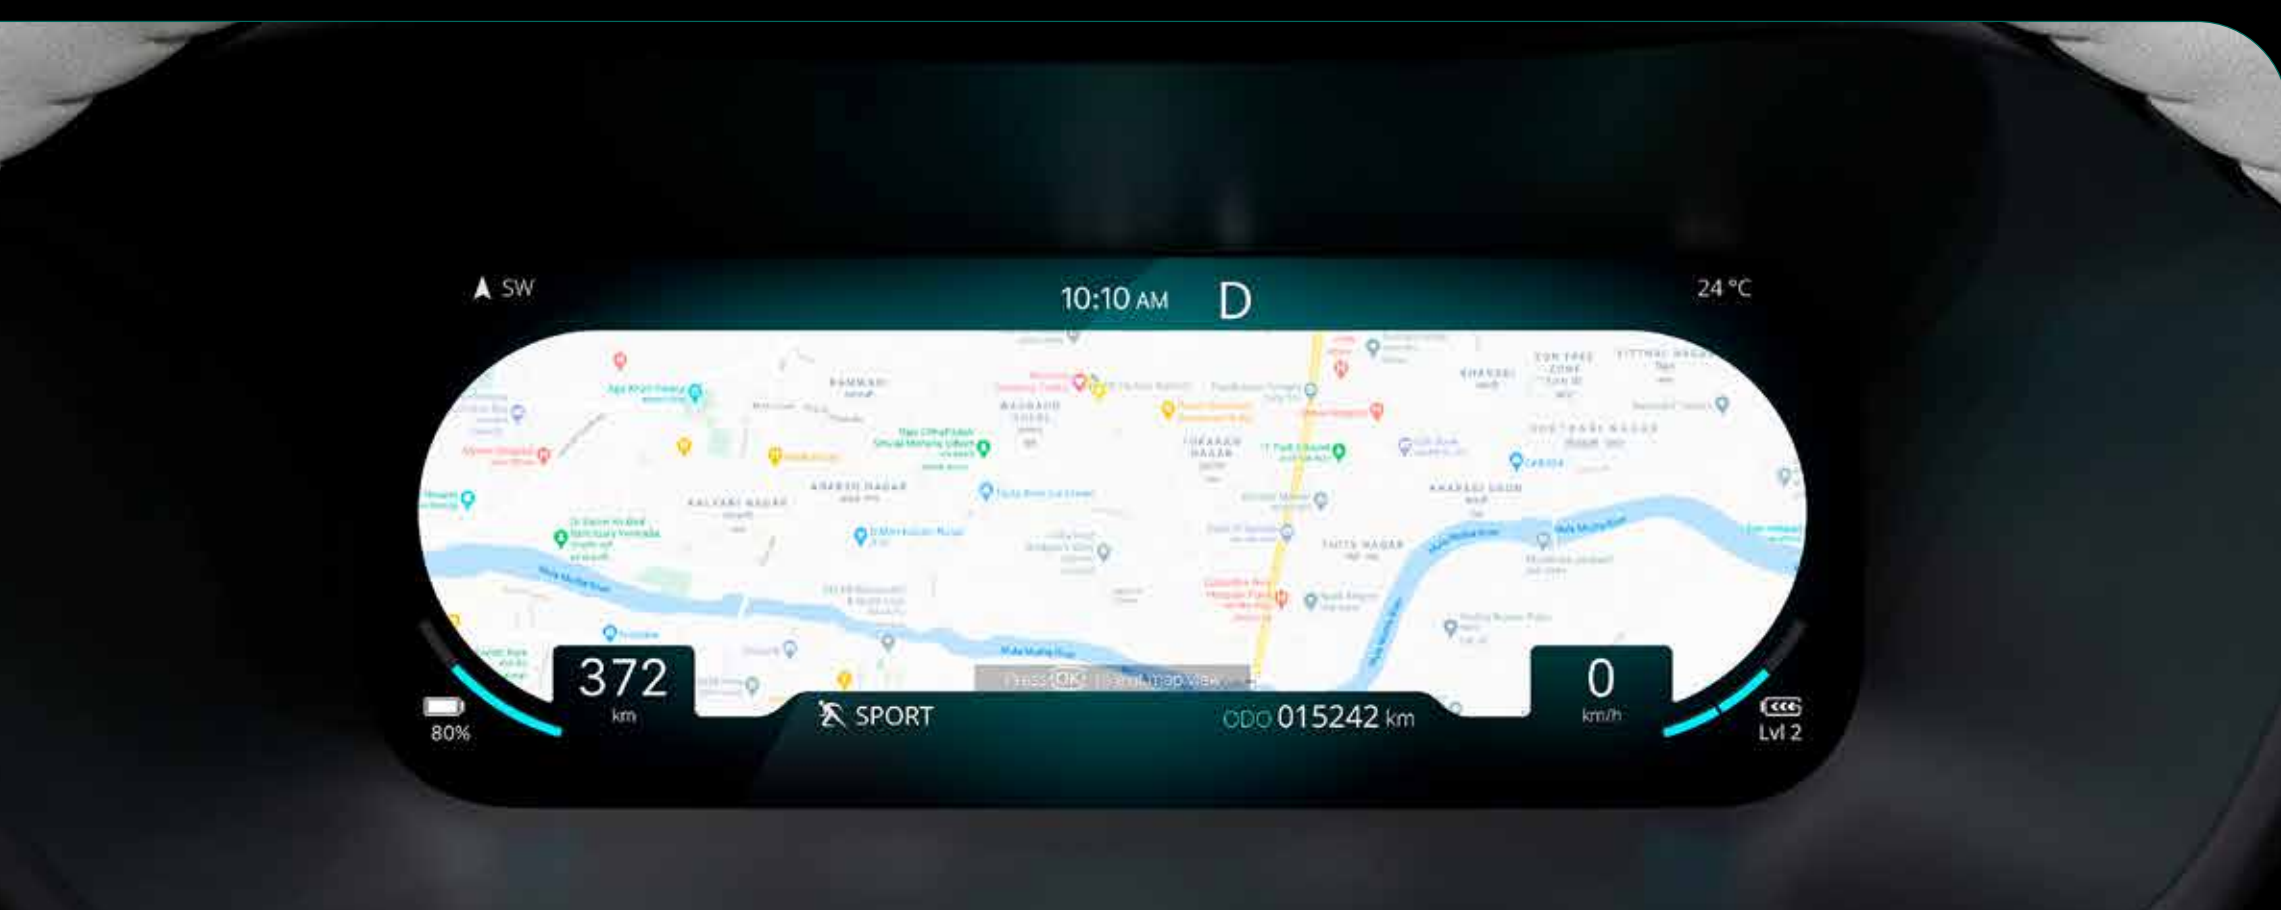

digital cockpit

High-definition fully reconfigurable instrument cluster.

Multi-dial view in cluster.

Embedded maps for a safe, intuitive and enriched driving experience.

wireless charger

Charging with no strings attached.