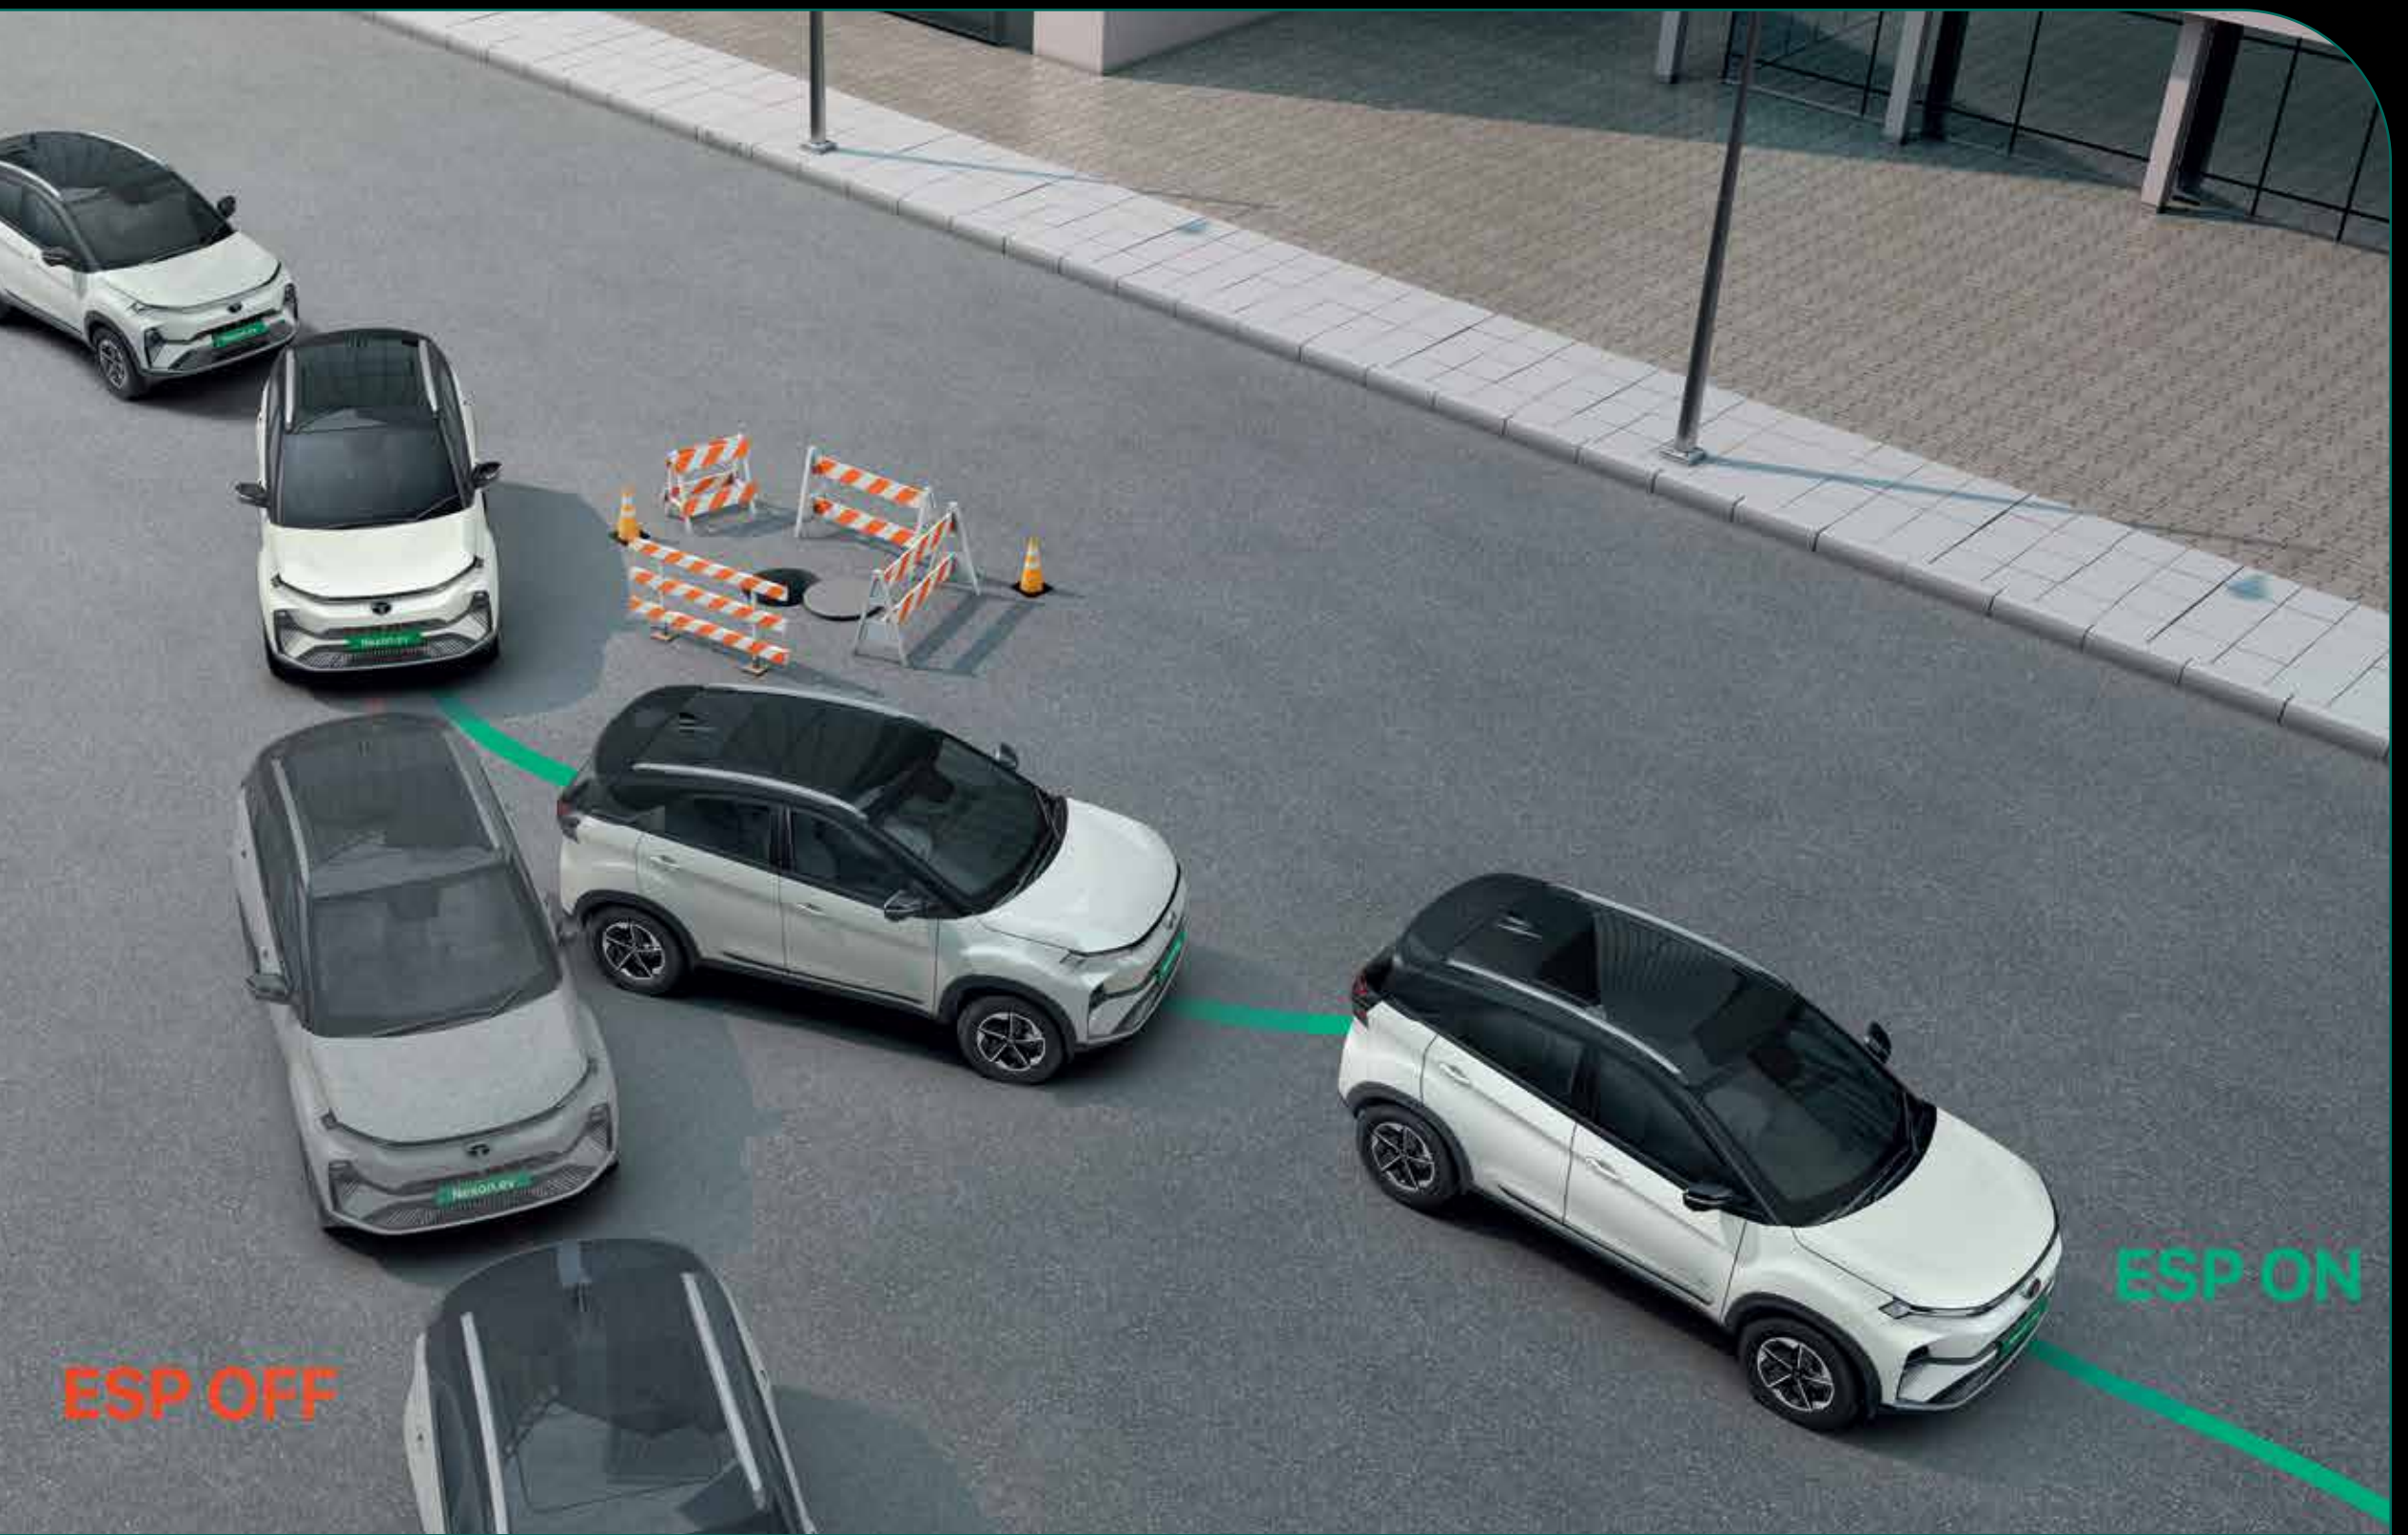

ESP with i-VBAC

Advanced dynamic stability for precise handling.