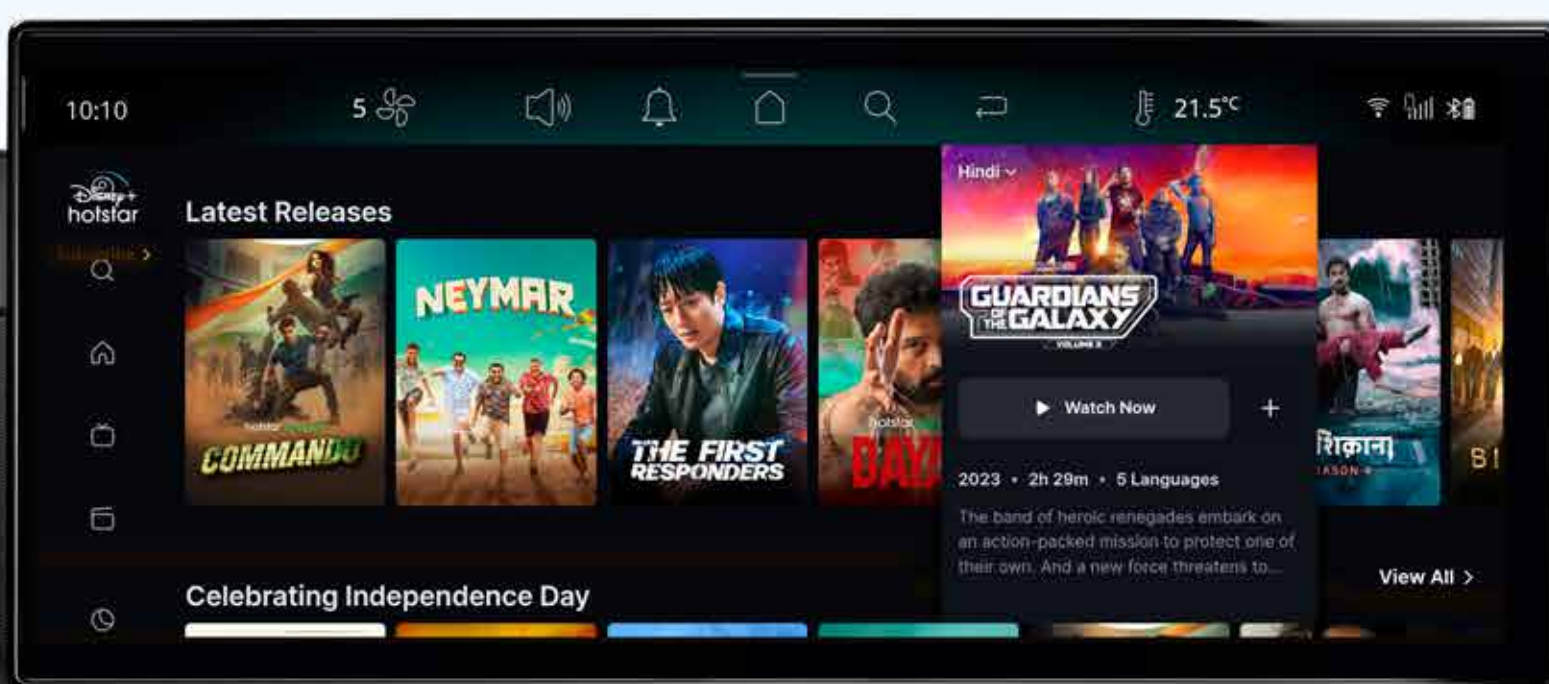

15+ apps today and more tomorrow.

Imagine watching your favourite OTT series in your all-new Nexon.ev.

game — changing technology

The next big thing in tech is already here. Are you game?

31.24 cm cinematic touchscreen